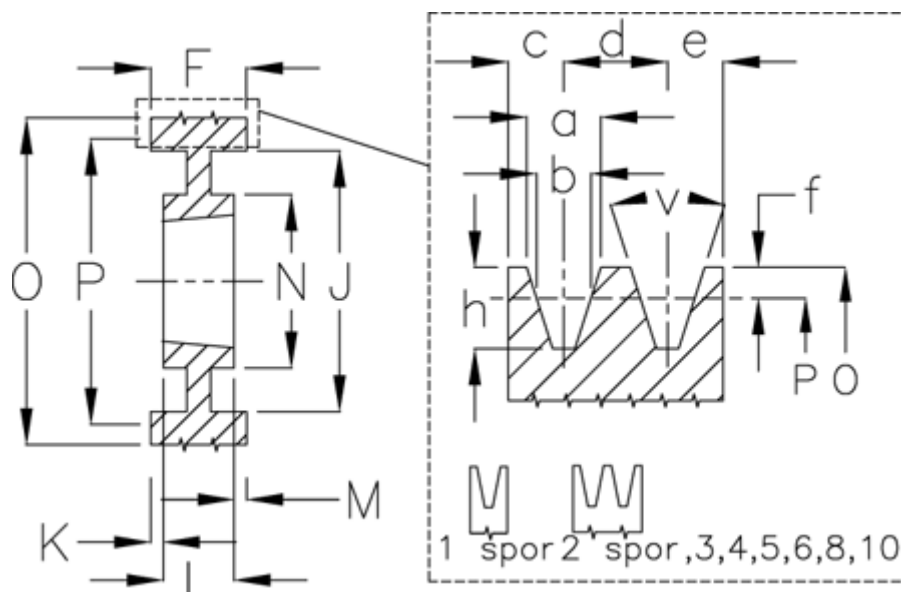

Article number: 604111040008

Description: V-belt pulley SPB 400/8 TL4040

Measures

a	= 16.3	F	= 158	Number of grooves	= 8
b	= 14.0	For bush	= 4040	O	= 407.0
Bush \varnothing max	= 100	h	= 17.5	P	= 400
c	= 12.5	J	= 357	Type	= SPB
d	= 19.0	K	= 28	v (degrees)	= 38
e	= 12.5	L	= 102		
E	= 30	m	= 28		
f	= 3.5	N	= 210		